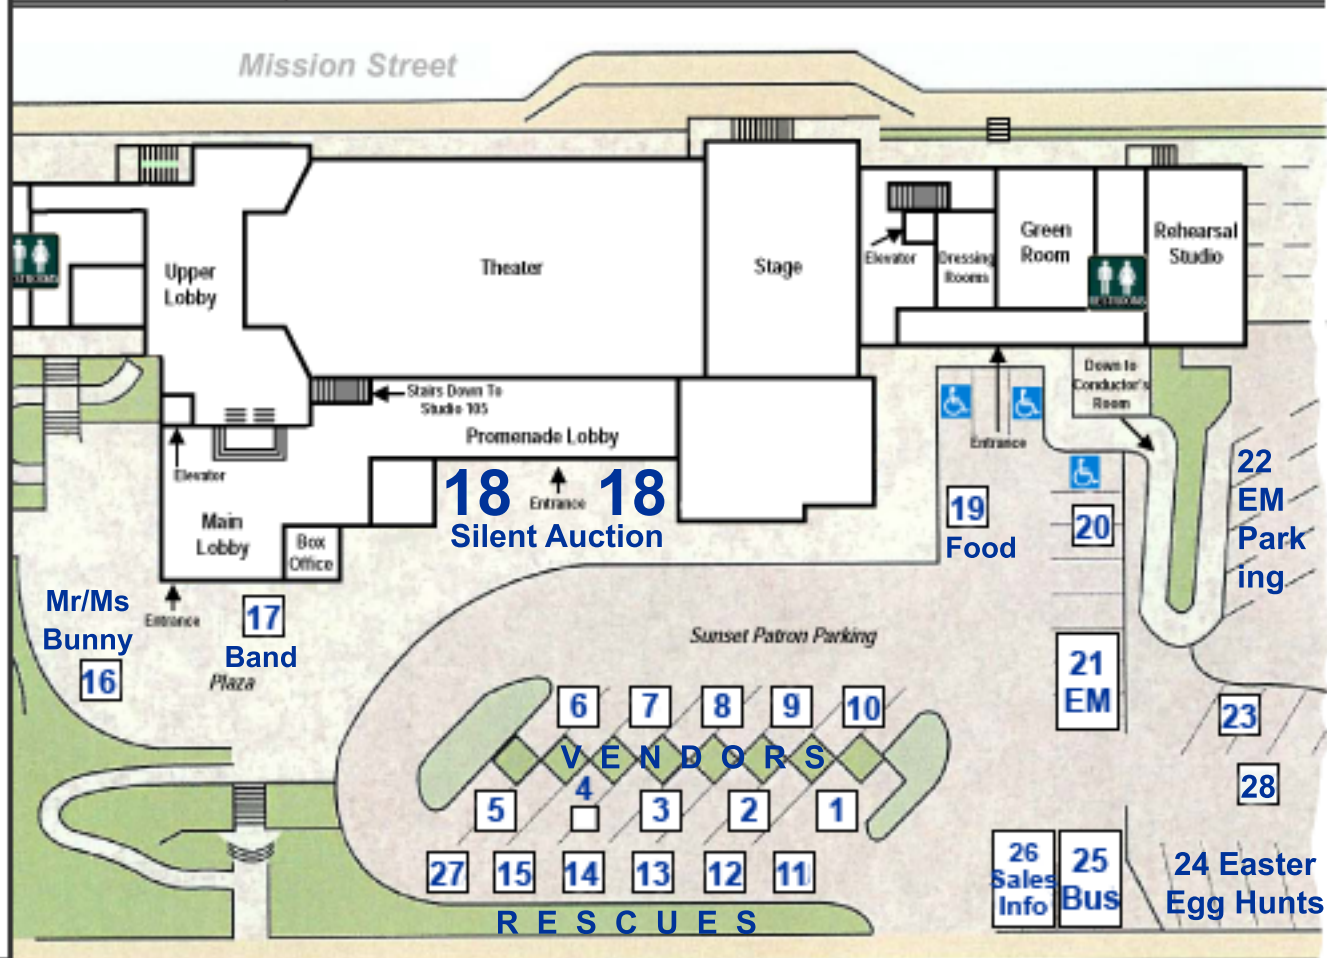

EastMinster Pet Parade MAP

Saturday, April 3, 2010 ~ 12 noon - 4 pm

- 1: DawgGonelt, Wheel (10x10)
- 2: Canine Confections, Biscuits (10x10)
- 3: Ramaeker, Vet (10x10)
- 4: Coyote Pooper Scooper (5 x 5)
- 5: Lucky Dog, Biscuits (10x10)
- 6: Sean Senechal, Dog Sign Language (10x10)
- 7: Jewelry, Hats (10x10)
- 8: My Dog Collage (10x10)
- 9: Stephanie Shriver, Sulpture (10x10)
- 10: Doggie Dental Aides (10x10) Prime Spot
- 11: ACGSR (10 x 10)
- 12: AFRP (10 x 10)
- 13: Greyhound Rescue (10 x 10)
- 14: POMDR (10 x 10)
- 15: SPCA (10 x 10)
- 16: Mr & Ms Bunny with Photographer Dave
- 17: Band
- 18: Silent Auction
- 19: Food by Andre
- 20: Diana, Face Painter
- 21: EastMinster Booth
- 22: EastMinster Parking
- 23: Annette Richmond, Vet
- 24: Easter Egg Hunts
- 25: Bus
- 26: Ticket Sales, Info, Contest Numbers Booth
- 27: The Dog Spot Rescue
- 28: Dog Agility

San Carlos Street

Sign: All Dogs Must Remain on Leash

Lower Level

2 Apr 2010