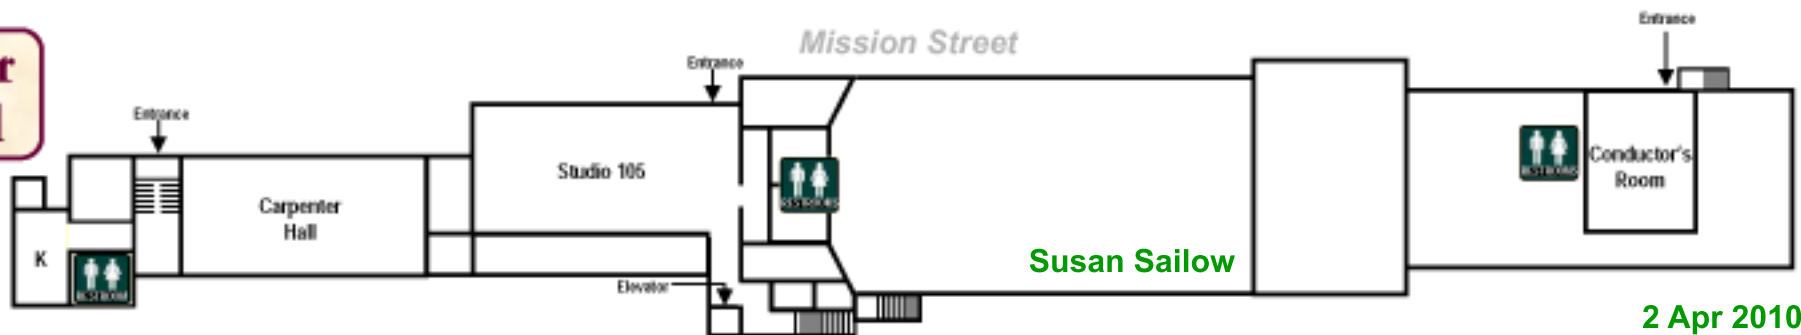

San Carlos Street

Sign: All Dogs Must Remain on Leash

Lower Level